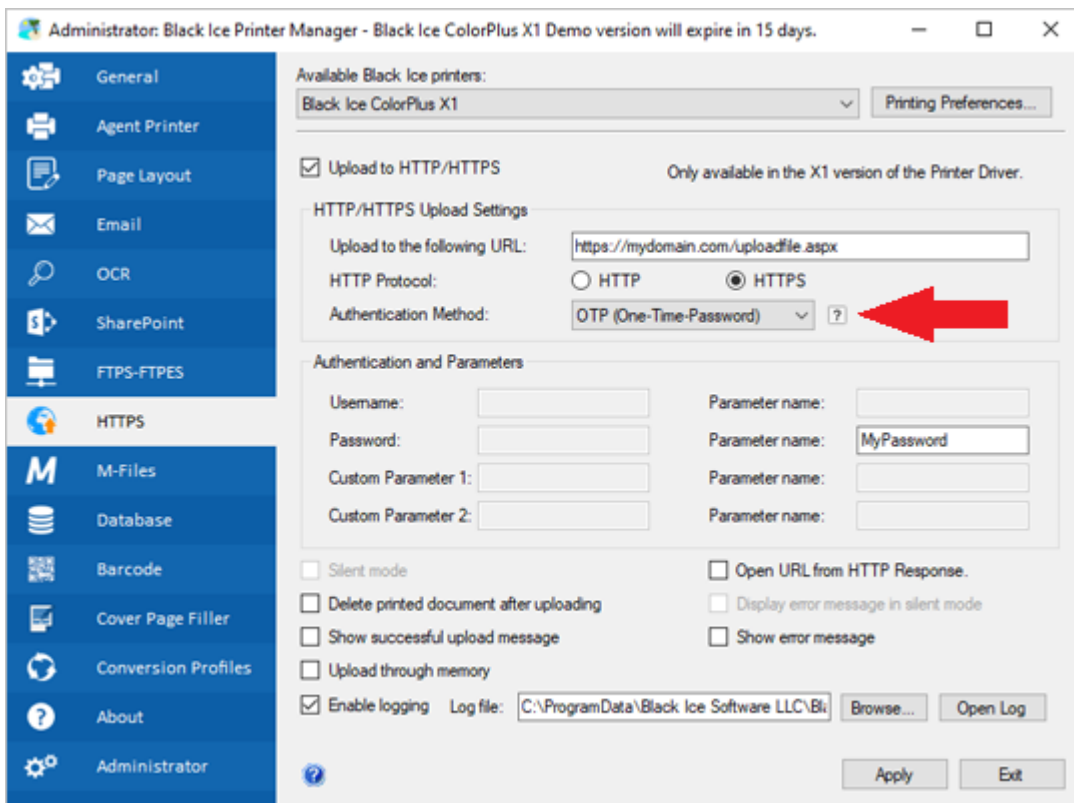

Based on your website configuration, please also specify the **Password Parameter name**. The Password Parameter name specifies the name of the POST parameter where the OTP password will be stored.

Black Ice Software's latest release of the Printer Driver **Printer Manager** Version 17.20 also includes an improved **Page Layout**.

The most commonly used printer driver features of **Page Size, Orientation, and Resolution** configuration are now available and easily **accessible** on the **Printer Manager's** user interface **Page Layout** Tab, for improved usability and to reduce the number of clicks for users to access basic printer configuration features.

The complete list of improvements in the latest Printer Driver includes the following:

DATE: 10-11-2022

Version: 17.20 (revision: 2907)

- New OTP (One-Time-Password) Authentication Method added to the HTTP Upload feature (#15602)
- Renamed Page Formatting tab to Page Layout in the Printer Manager, added Paper Size, Orientation, and Resolution options (#15647)

Free Upgrades and Priority Support

Do not forget to subscribe to future releases by purchasing maintenance. With an active maintenance subscription, you will receive all new releases for free! Priority email technical support is also included in your subscription. For more information, call us at **+1 (561)-757-4107 Extension 3**, or sales@blackice.com.

As a special offer, if your maintenance subscription has expired or you did not include the maintenance subscription in your original purchase, simply refer to this newsletter to renew or add maintenance retroactively!